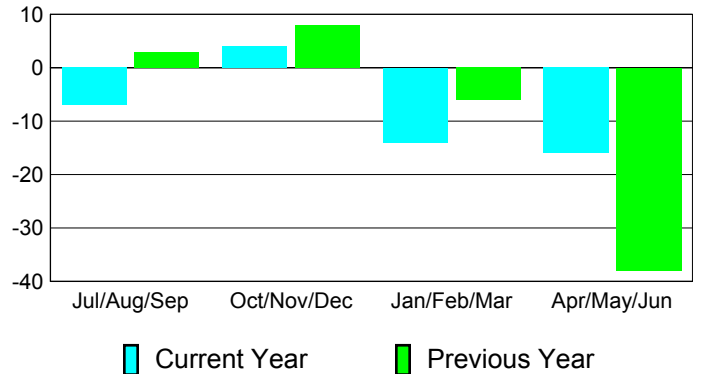

Membership Results
2010-2011

Membership
2009-2010

Month	Net Memb Goal	Actual New Memb	Actual Dropped Memb	Gain/Loss of Memb	Gain/Loss of Memb
Jul/Aug/Sep	15	61	-68	-7	3
Oct/Nov/Dec	55	37	-33	4	8
Jan/Feb/Mar	-10	31	-45	-14	-6
Apr/May/June	-45	57	-73	-16	-38
Totals	15	186	-219	-33	-33

Membership Results 2010-2011

Goal, New, Dropped, Gain/Loss

Comparison of Membership Gain/Loss

Current Year Compared to the Previous Year

Gender Comparison 2010-2011

Jul/Aug/Sep

Oct/Nov/Dec

Jan/Feb/Mar

Apr/May/June

Male

Female