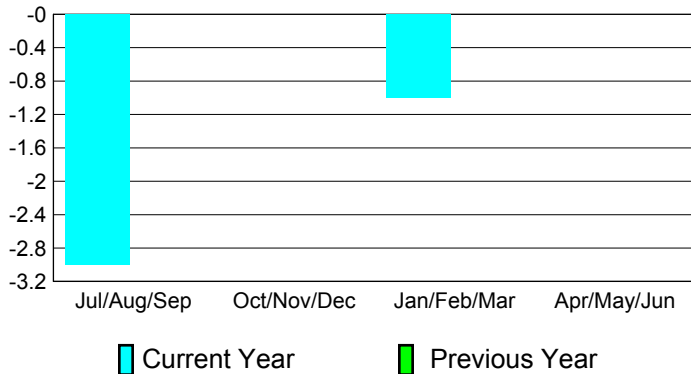

2010-2011 GMT Reports for District (or Undistricted) **District 202 L**

GMT: **Mr. CLIFFORD STEPHEN A HI** Location: **NEW ZEALAND**

GMT CA: **7**

CLUBS

Club Results
2010-2011

Clubs
2009-2010

Month	New Club Goal	Actual New Clubs	Actual Dropped Clubs	Gain/Loss of Clubs	Gain/Loss of Clubs
Jul/Aug/Sep	0	0	-3	-3	0
Oct/Nov/Dec	2	0	0	0	0
Jan/Feb/Mar	0	0	-1	-1	0
Apr/May/June	0	0	0	0	0
Totals	2	0	-4	-4	0

Club Results 2010-2011

Goal, New, Dropped, Gain/Loss

Comparison of Club Gain/Loss

Current Year Compared to the Previous Year

YTD Status Quo Clubs 2010-2011

Status Quo Clubs Compared to Status Quo Members

MEMBERSHIP