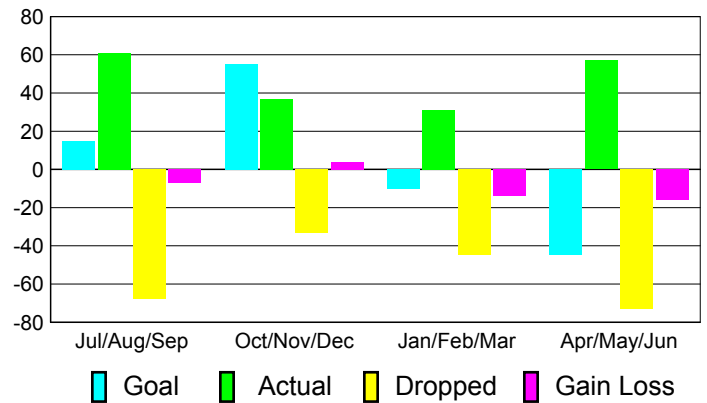

Membership Results 2010-2011

Goal, New, Dropped, Gain/Loss

Comparison of Membership Gain/Loss

Current Year Compared to the Previous Year